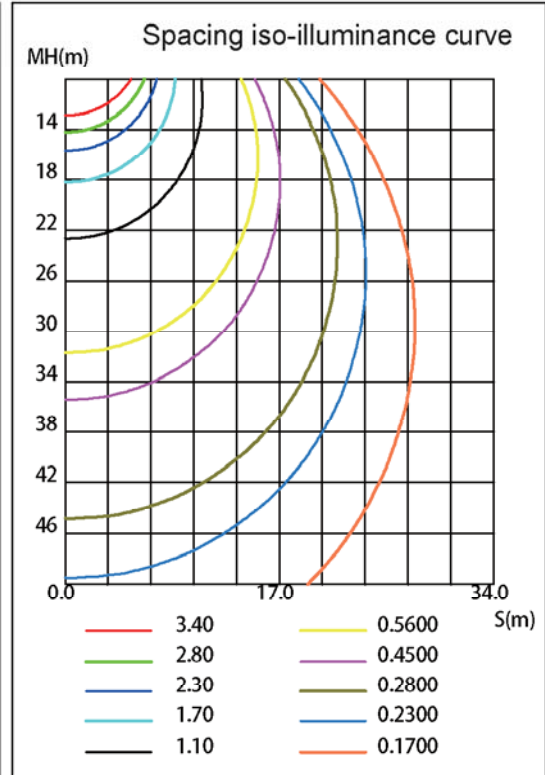

Product Dimension

Specification

Size	Part No.	Power	Luminous Flux(±10%)	Input Voltage	CRI	Dimmable	Warranty	Certificate
4 inch	RDL04-9W-D	9W	600LM	AC90-132V	>90	Yes	2 years	ETL&Energy Star
4 inch	RDL04-11W-D	11W	800LM	AC90-132V	>90	Yes	2 years	ETL&Energy Star
4 inch	RDL04-11W	11W	800LM	AC100-277V	>90	No	2 years	ETL&Energy Star
5 inch	RDL05-14W-D	14W	1000LM	AC90-132V	>90	Yes	2 years	ETL&Energy Star
6 inch	RDL06-11W-D	11W	800LM	AC90-132V	>90	Yes	2 years	ETL&Energy Star
6 inch	RDL06-14W-D	14W	1000LM	AC90-132V	>90	Yes	2 years	ETL&Energy Star
6 inch	RDL06-14W	14W	1000LM	AC100-277V	>90	No	2 years	ETL&Energy Star

Testing Report

4 inch downlight 11W

Lumen Output : 800 lm

Height **Eavg/Emax** Beam Angle : 104.57 Deg Diameter

Note: The curves indicate the illuminated area and the average illumination when the luminaire is at different distance

Average illuminance Curve

Lux Curve

5 inch downlight 14W

Average illuminance Curve

Lux Curve

6 inch downlight 14W

Lumen Output : 1000 l m

Note: The curves indicate the illuminated area and the average illumination when the luminaire is at different distance

Average illuminance Curve

Lux Curve

Application

Packing information

Size	Inner box (W*L*H)	Outer box (W*L*H)	Qty/Ctn	NW/pcs	GW/CTN
4 inch	145*95*145mm	400*305*455mm	24pcs	0.3kg	10.06kg
5 inch	190*95*185mm	400*400*390mm	16pcs	0.42kg	9.44kg
6 inch	205*95*200mm	425*400*420mm	16pcs	0.50kg	11.2kg