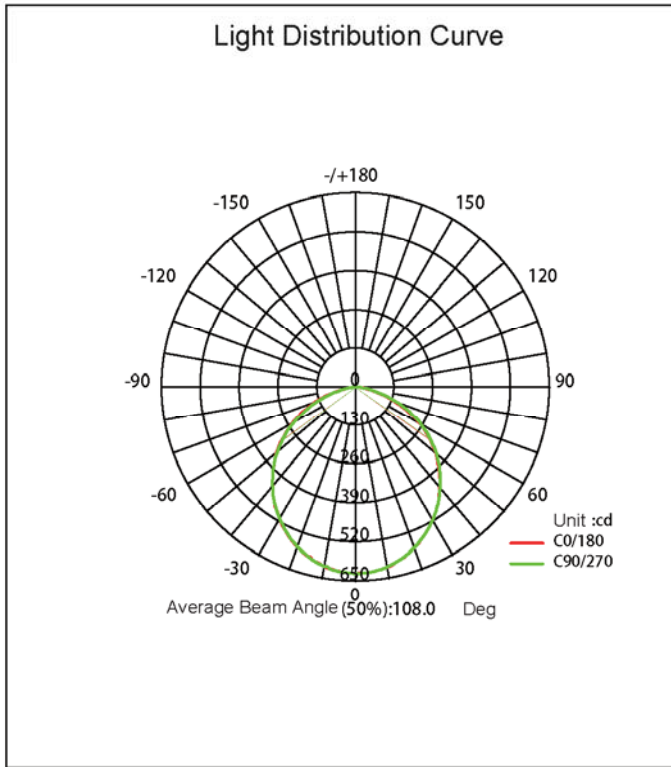

Product Dimension

Specification

Size	Part No.	Power	Luminous Flux(±10%)	Input Voltage	CRI	Dimmable	Warranty	Certificate
4 inch	RDL04-9W-D	9W	600LM	AC90-132V	>90	Yes	2 years	ETL&Energy Star
4 inch	RDL04-11W-D	11W	800LM	AC90-132V	>90	Yes	2 years	ETL&Energy Star
4 inch	RDL04-11W	11W	800LM	AC100-277V	>90	No	2 years	ETL&Energy Star
5 inch	RDL05-14W-D	14W	1000LM	AC90-132V	>90	Yes	2 years	ETL&Energy Star
6 inch	RDL06-11W-D	11W	800LM	AC90-132V	>90	Yes	2 years	ETL&Energy Star
6 inch	RDL06-14W-D	14W	1000LM	AC90-132V	>90	Yes	2 years	ETL&Energy Star
6 inch	RDL06-14W	14W	1000LM	AC100-277V	>90	No	2 years	ETL&Energy Star

Testing Report

4 inch downlight 11W

Lumen Output : 800 lm

Height **Eavg/Emax** Beam Angle : 104.57 Deg Diameter

Note: The curves indicate the illuminated area and the average illumination when the luminaire is at different distance

Average illuminance Curve

Lux Curve

5 inch downlight 14W

Average illuminance Curve

Lux Curve

6 inch downlight 14W

Lumen Output : 1000 l m

Note: The curves indicate the illuminated area and the average illumination when the luminaire is at different distance

Average illuminance Curve

Lux Curve

Application

Packing information

Size	Inner box (W*L*H)	Outer box (W*L*H)	Qty/Ctn	NW/pcs	GW/CTN
4 inch	145*95*145mm	400*305*455mm	24pcs	0.3kg	10.06kg
5 inch	190*95*185mm	400*400*390mm	16pcs	0.42kg	9.44kg
6 inch	205*95*200mm	425*400*420mm	16pcs	0.50kg	11.2kg