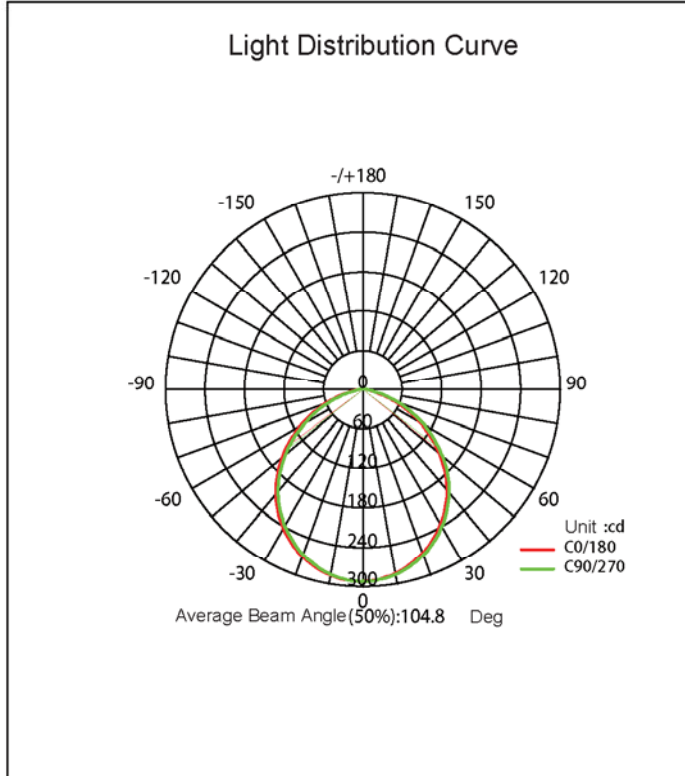

Product Dimension

Specification

Size	Part No.	Power	Luminous Flux(±10%)	Input Voltage	CRI	Dimmable	Warranty	Certificate
4 inch	RDL04-9W-D	9W	600LM	AC90-132V	>90	Yes	2 years	ETL&Energy Star
4 inch	RDL04-11W-D	11W	800LM	AC90-132V	>90	Yes	2 years	ETL&Energy Star
4 inch	RDL04-11W	11W	800LM	AC100-277V	>90	No	2 years	ETL&Energy Star
5 inch	RDL05-14W-D	14W	1000LM	AC90-132V	>90	Yes	2 years	ETL&Energy Star
6 inch	RDL06-11W-D	11W	800LM	AC90-132V	>90	Yes	2 years	ETL&Energy Star
6 inch	RDL06-14W-D	14W	1000LM	AC90-132V	>90	Yes	2 years	ETL&Energy Star
6 inch	RDL06-14W	14W	1000LM	AC100-277V	>90	No	2 years	ETL&Energy Star

Testing Report

4 inch downlight 11W

Lumen Output : 800 lm

Height **Eavg/Emax** Beam Angle : 104.57 Deg Diameter

Note: The curves indicate the illuminated area and the average illumination when the luminaire is at different distance

Average illuminance Curve

Lux Curve

5 inch downlight 14W

Average illuminance Curve

Lux Curve

6 inch downlight 14W

Lumen Output : 1000 l m

Note: The curves indicate the illuminated area and the average illumination when the luminaire is at different distance

Average illuminance Curve

Lux Curve

Application

Packing information

Size	Inner box (W*L*H)	Outer box (W*L*H)	Qty/Ctn	NW/pcs	GW/CTN
4 inch	145*95*145mm	400*305*455mm	24pcs	0.3kg	10.06kg
5 inch	190*95*185mm	400*400*390mm	16pcs	0.42kg	9.44kg
6 inch	205*95*200mm	425*400*420mm	16pcs	0.50kg	11.2kg