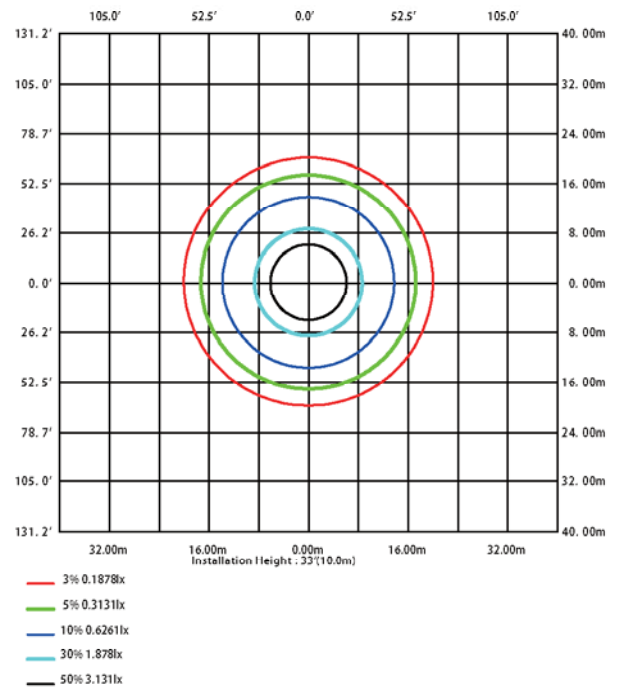

Product Dimension

Specification

Size	Part No.	Power	Luminous Flux(±10%)	Input Voltage	CRI	Dimmable	Warranty	Certificate
4 inch	RDL04-9W-D	9W	600LM	AC90-132V	>90	Yes	2 years	ETL&Energy Star
4 inch	RDL04-11W-D	11W	800LM	AC90-132V	>90	Yes	2 years	ETL&Energy Star
4 inch	RDL04-11W	11W	800LM	AC100-277V	>90	No	2 years	ETL&Energy Star
5 inch	RDL05-14W-D	14W	1000LM	AC90-132V	>90	Yes	2 years	ETL&Energy Star
6 inch	RDL06-11W-D	11W	800LM	AC90-132V	>90	Yes	2 years	ETL&Energy Star
6 inch	RDL06-14W-D	14W	1000LM	AC90-132V	>90	Yes	2 years	ETL&Energy Star
6 inch	RDL06-14W	14W	1000LM	AC100-277V	>90	No	2 years	ETL&Energy Star

Testing Report

4 inch downlight 11W

Lumen Output : 800 lm

Height **Eavg/Emax** Beam Angle : 104.57 Deg Diameter

Note: The curves indicate the illuminated area and the average illumination when the luminaire is at different distance

Average illuminance Curve

Lux Curve

5 inch downlight 14W

Average illuminance Curve

Lux Curve

6 inch downlight 14W

Lumen Output : 1000 l m

Note: The curves indicate the illuminated area and the average illumination when the luminaire is at different distance

Average illuminance Curve

Lux Curve

Application

Packing information

Size	Inner box (W*L*H)	Outer box (W*L*H)	Qty/Ctn	NW/pcs	GW/CTN
4 inch	145*95*145mm	400*305*455mm	24pcs	0.3kg	10.06kg
5 inch	190*95*185mm	400*400*390mm	16pcs	0.42kg	9.44kg
6 inch	205*95*200mm	425*400*420mm	16pcs	0.50kg	11.2kg