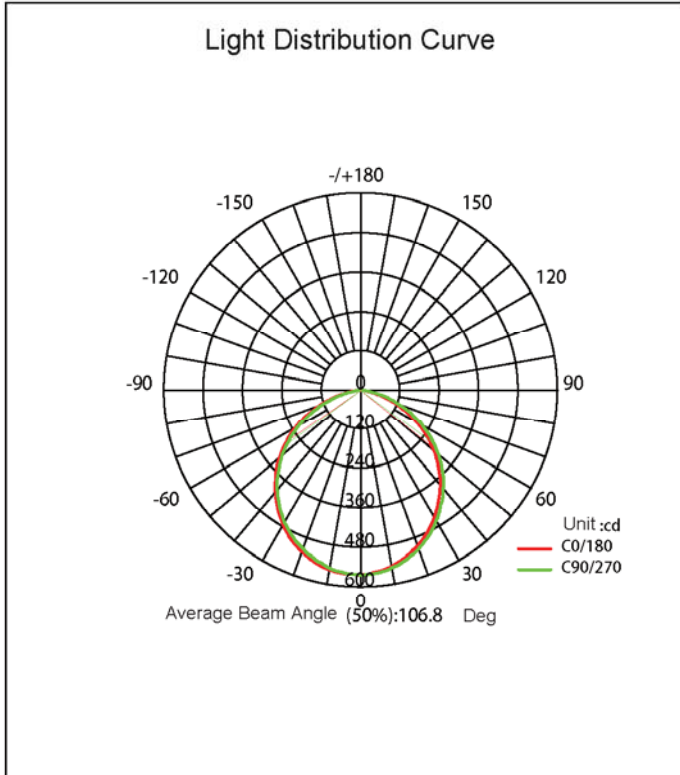

Product Dimension

Specification

Size	Part No.	Power	Luminous Flux(±10%)	Input Voltage	CRI	Dimmable	Warranty	Certificate
4 inch	RDL04-9W-D	9W	600LM	AC90-132V	>90	Yes	2 years	ETL&Energy Star
4 inch	RDL04-11W-D	11W	800LM	AC90-132V	>90	Yes	2 years	ETL&Energy Star
4 inch	RDL04-11W	11W	800LM	AC100-277V	>90	No	2 years	ETL&Energy Star
5 inch	RDL05-14W-D	14W	1000LM	AC90-132V	>90	Yes	2 years	ETL&Energy Star
6 inch	RDL06-11W-D	11W	800LM	AC90-132V	>90	Yes	2 years	ETL&Energy Star
6 inch	RDL06-14W-D	14W	1000LM	AC90-132V	>90	Yes	2 years	ETL&Energy Star
6 inch	RDL06-14W	14W	1000LM	AC100-277V	>90	No	2 years	ETL&Energy Star

Testing Report

4 inch downlight 11W

Lumen Output : 800 lm

Height **Eavg/Emax** Beam Angle : 104.57 Deg Diameter

Note: The curves indicate the illuminated area and the average illumination when the luminaire is at different distance

Average illuminance Curve

Lux Curve

5 inch downlight 14W

Average illuminance Curve

Lux Curve

6 inch downlight 14W

Lumen Output : 1000 l m

Note: The curves indicate the illuminated area and the average illumination when the luminaire is at different distance

Average illuminance Curve

Lux Curve

Application

Packing information

Size	Inner box (W*L*H)	Outer box (W*L*H)	Qty/Ctn	NW/pcs	GW/CTN
4 inch	145*95*145mm	400*305*455mm	24pcs	0.3kg	10.06kg
5 inch	190*95*185mm	400*400*390mm	16pcs	0.42kg	9.44kg
6 inch	205*95*200mm	425*400*420mm	16pcs	0.50kg	11.2kg