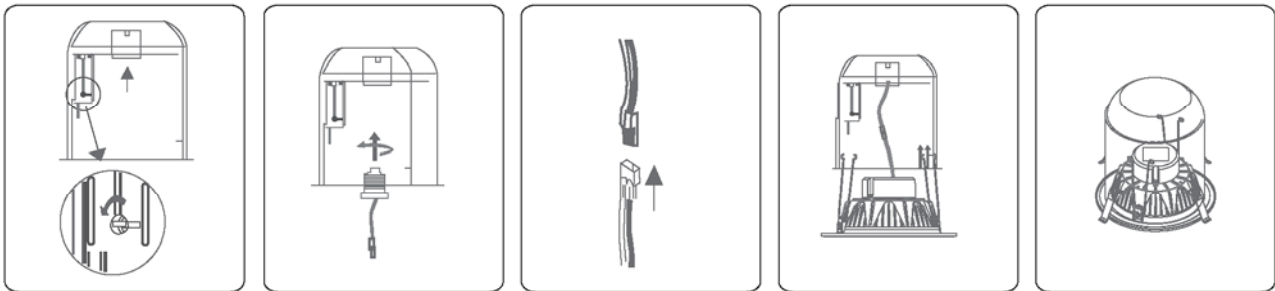

This 4inch 9/11 watt downlight has E26 or GU24 available and is suitable for recessed 4inch housing series, such as:
HALO- LED CAN: H455RICAT120D, H455RTUNVD010, H455TUNVD010, H455TCPUNVD010, H995RICAT.
HALO- CFL: H470ICAT, H470RICAT, H471ICAT, H471RICAT.
ALL-PRO- INCANDESCENT: EI400LVAT, ET400ATSB, ET400LVAT ET400LVRAT, ET400RATSB.
JUNO: IC1, IC1W, IC1S, TC1, TC1S.

1. This 5inch 14 watt downlight has E26 Edison screw-base or GU24 available;
2. This 6inch 11/14 watt downlight has E26 Edison screw-base or GU24 available;
3. It is suitable for recessed 5inch or 6inch housing series, such as:
  HALO: H7ICT, H7ICAT, H7ICATNB, H7RICAT, H7RICT, H7UICAT, H7UICAT, H750RI,CAT, H750ICAT, H27ICAT, H27ICT, H27RICAT, H27ICT, H27RICAT, H51CAT, HRICAT, H750TCP.
  ALL-PRO: EI700, EI700AT, EI700ATNB, EI700NB, EI700RAT, EI700U, EI700UAT, EI2700, EI2700AT, EI500AT, EI500RAT.
  Juno : IC22, IC22R, IC22W, IC22S, IC23, IC23W, IC21, IC21R, IC25, IC25W, IC25S.

Note

- This downlight is non-waterproof, please use in dry location only.
- Do not use in totally enclosed luminaires.
- Please keep the downlight away from any corrosive substance. When you clean it, please use dry cloth.
- Due to the downlights are installed on high places, please ensure personal safety when you clean and fix them.