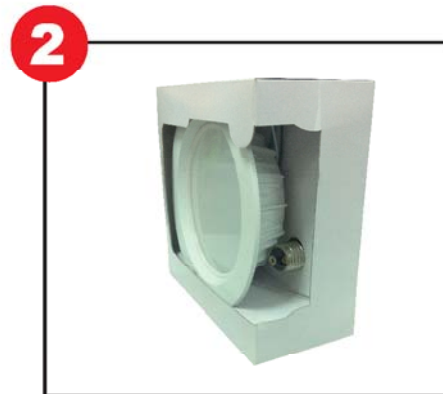

Average illuminance Curve

Lux Curve

Application

Packing information

Size	Inner box (W*L*H)	Outer box (W*L*H)	Qty/Ctn	NW/pcs	GW/CTN
4 inch	145*95*145mm	400*305*455mm	24pcs	0.3kg	10.06kg
5 inch	190*95*185mm	400*400*390mm	16pcs	0.42kg	9.44kg
6 inch	205*95*200mm	425*400*420mm	16pcs	0.50kg	11.2kg