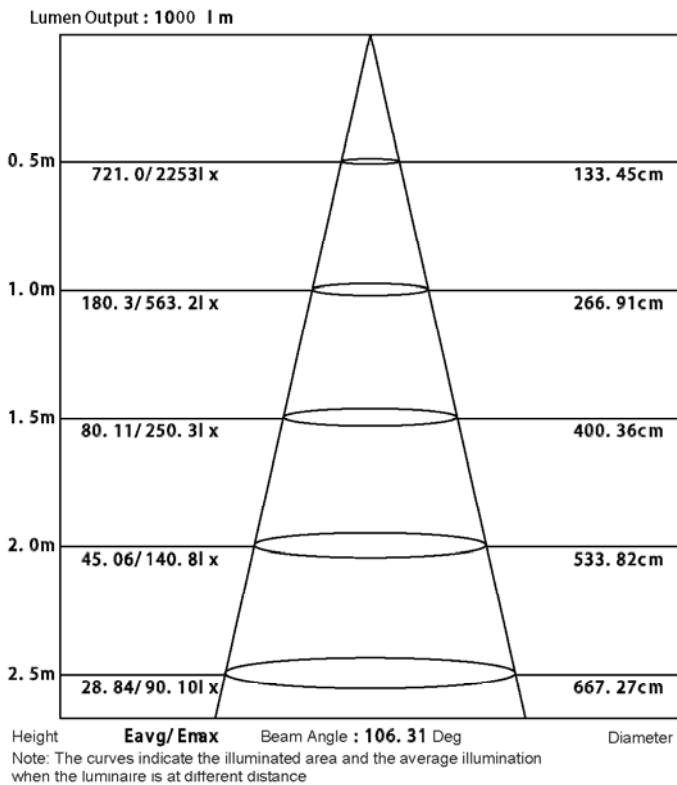

Product Dimension

Specification

Size	Part No.	Power	Luminous Flux(±10%)	Input Voltage	CRI	Dimmable	Warranty	Certificate
4 inch	RDL04-9W-D	9W	600LM	AC90-132V	>90	Yes	2 years	ETL&Energy Star
4 inch	RDL04-11W-D	11W	800LM	AC90-132V	>90	Yes	2 years	ETL&Energy Star
4 inch	RDL04-11W	11W	800LM	AC100-277V	>90	No	2 years	ETL&Energy Star
5 inch	RDL05-14W-D	14W	1000LM	AC90-132V	>90	Yes	2 years	ETL&Energy Star
6 inch	RDL06-11W-D	11W	800LM	AC90-132V	>90	Yes	2 years	ETL&Energy Star
6 inch	RDL06-14W-D	14W	1000LM	AC90-132V	>90	Yes	2 years	ETL&Energy Star
6 inch	RDL06-14W	14W	1000LM	AC100-277V	>90	No	2 years	ETL&Energy Star

Testing Report

4 inch downlight 11W

Lumen Output : 800 lm

Height **Eavg/Emax** Beam Angle : 104.57 Deg Diameter

Note: The curves indicate the illuminated area and the average illumination when the luminaire is at different distance

Average illuminance Curve

Lux Curve

5 inch downlight 14W

Average illuminance Curve

Lux Curve

6 inch downlight 14W

Lumen Output : 1000 l m

Note: The curves indicate the illuminated area and the average illumination when the luminaire is at different distance

Average illuminance Curve

Lux Curve

Application

Packing information

Size	Inner box (W*L*H)	Outer box (W*L*H)	Qty/Ctn	NW/pcs	GW/CTN
4 inch	145*95*145mm	400*305*455mm	24pcs	0.3kg	10.06kg
5 inch	190*95*185mm	400*400*390mm	16pcs	0.42kg	9.44kg
6 inch	205*95*200mm	425*400*420mm	16pcs	0.50kg	11.2kg