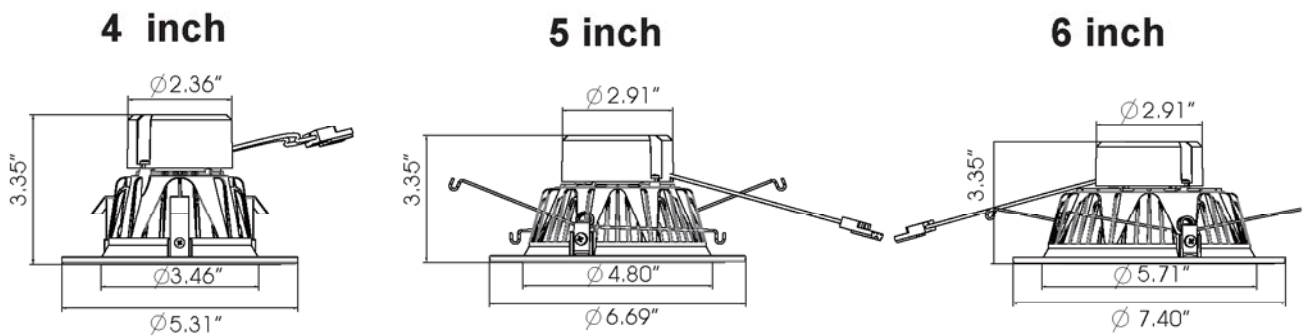

Product Dimension

Specification

Size	Part No.	Power	Luminous Flux(±10%)	Input Voltage	CRI	Dimmable	Warranty	Certificate
4 inch	RDL04-9W-D	9W	600LM	AC90-132V	>90	Yes	2 years	ETL&Energy Star
4 inch	RDL04-11W-D	11W	800LM	AC90-132V	>90	Yes	2 years	ETL&Energy Star
4 inch	RDL04-11W	11W	800LM	AC100-277V	>90	No	2 years	ETL&Energy Star
5 inch	RDL05-14W-D	14W	1000LM	AC90-132V	>90	Yes	2 years	ETL&Energy Star
6 inch	RDL06-11W-D	11W	800LM	AC90-132V	>90	Yes	2 years	ETL&Energy Star
6 inch	RDL06-14W-D	14W	1000LM	AC90-132V	>90	Yes	2 years	ETL&Energy Star
6 inch	RDL06-14W	14W	1000LM	AC100-277V	>90	No	2 years	ETL&Energy Star

Testing Report

4 inch downlight 11W

Lumen Output : 800 lm

Height **Eavg/Emax** Beam Angle : 104.57 Deg Diameter

Note: The curves indicate the illuminated area and the average illumination when the luminaire is at different distance

Average illuminance Curve

Lux Curve

Application

Packing information

Size	Inner box (W*L*H)	Outer box (W*L*H)	Qty/Ctn	NW/pcs	GW/CTN
4 inch	145*95*145mm	400*305*455mm	24pcs	0.3kg	10.06kg
5 inch	190*95*185mm	400*400*390mm	16pcs	0.42kg	9.44kg
6 inch	205*95*200mm	425*400*420mm	16pcs	0.50kg	11.2kg