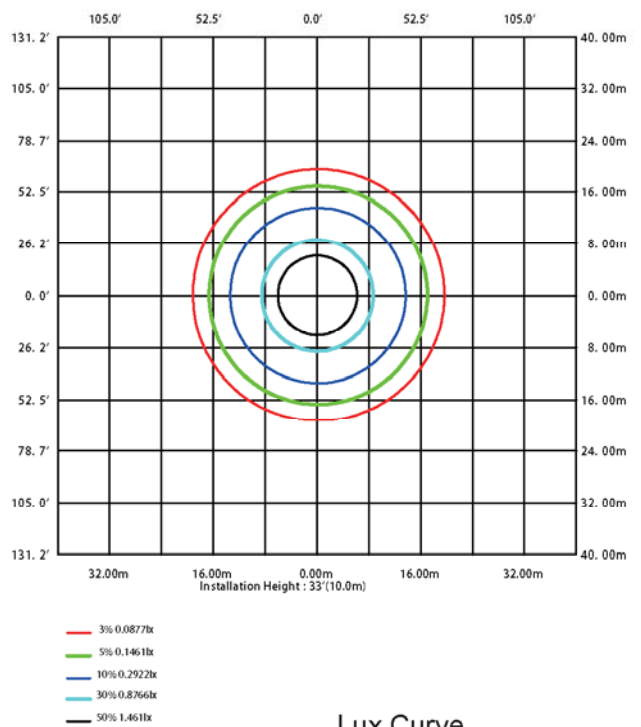

Product Dimension

Specification

Size	Part No.	Power	Luminous Flux(±10%)	Input Voltage	CRI	Dimmable	Warranty	Certificate
4 inch	RDL04-9W-D	9W	600LM	AC90-132V	>90	Yes	2 years	ETL&Energy Star
4 inch	RDL04-11W-D	11W	800LM	AC90-132V	>90	Yes	2 years	ETL&Energy Star
4 inch	RDL04-11W	11W	800LM	AC100-277V	>90	No	2 years	ETL&Energy Star
5 inch	RDL05-14W-D	14W	1000LM	AC90-132V	>90	Yes	2 years	ETL&Energy Star
6 inch	RDL06-11W-D	11W	800LM	AC90-132V	>90	Yes	2 years	ETL&Energy Star
6 inch	RDL06-14W-D	14W	1000LM	AC90-132V	>90	Yes	2 years	ETL&Energy Star
6 inch	RDL06-14W	14W	1000LM	AC100-277V	>90	No	2 years	ETL&Energy Star

Testing Report

4 inch downlight 11W

Lumen Output : 800 lm

Height **Eavg/Emax** Beam Angle : 104.57 Deg Diameter

Note: The curves indicate the illuminated area and the average illumination when the luminaire is at different distance

Average illuminance Curve

Lux Curve

5 inch downlight 14W

Average illuminance Curve

Lux Curve

6 inch downlight 14W

Lumen Output : 1000 l m

Note: The curves indicate the illuminated area and the average illumination when the luminaire is at different distance

Average illuminance Curve

Lux Curve

Application

Packing information

Size	Inner box (W*L*H)	Outer box (W*L*H)	Qty/Ctn	NW/pcs	GW/CTN
4 inch	145*95*145mm	400*305*455mm	24pcs	0.3kg	10.06kg
5 inch	190*95*185mm	400*400*390mm	16pcs	0.42kg	9.44kg
6 inch	205*95*200mm	425*400*420mm	16pcs	0.50kg	11.2kg