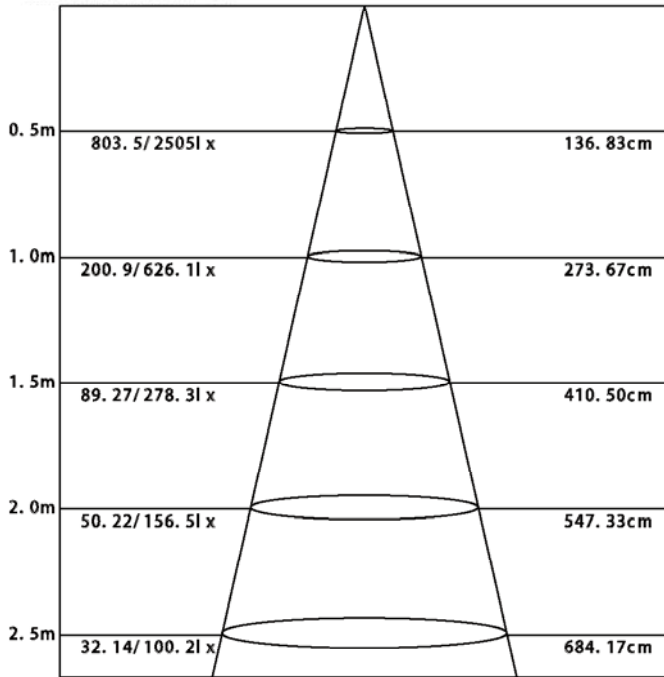

Product Dimension

Specification

Size	Part No.	Power	Luminous Flux(±10%)	Input Voltage	CRI	Dimmable	Warranty	Certificate
4 inch	RDL04-9W-D	9W	600LM	AC90-132V	>90	Yes	2 years	ETL&Energy Star
4 inch	RDL04-11W-D	11W	800LM	AC90-132V	>90	Yes	2 years	ETL&Energy Star
4 inch	RDL04-11W	11W	800LM	AC100-277V	>90	No	2 years	ETL&Energy Star
5 inch	RDL05-14W-D	14W	1000LM	AC90-132V	>90	Yes	2 years	ETL&Energy Star
6 inch	RDL06-11W-D	11W	800LM	AC90-132V	>90	Yes	2 years	ETL&Energy Star
6 inch	RDL06-14W-D	14W	1000LM	AC90-132V	>90	Yes	2 years	ETL&Energy Star
6 inch	RDL06-14W	14W	1000LM	AC100-277V	>90	No	2 years	ETL&Energy Star

Testing Report

4 inch downlight 11W

Lumen Output : 800 lm

Height **Eavg/Emax** Beam Angle : 104.57 Deg Diameter

Note: The curves indicate the illuminated area and the average illumination when the luminaire is at different distance

Average illuminance Curve

Lux Curve

5 inch downlight 14W

Average illuminance Curve

Lux Curve

6 inch downlight 14W

Lumen Output : 1000 l m

Note: The curves indicate the illuminated area and the average illumination when the luminaire is at different distance

Average illuminance Curve

Lux Curve

Application

Packing information

Size	Inner box (W*L*H)	Outer box (W*L*H)	Qty/Ctn	NW/pcs	GW/CTN
4 inch	145*95*145mm	400*305*455mm	24pcs	0.3kg	10.06kg
5 inch	190*95*185mm	400*400*390mm	16pcs	0.42kg	9.44kg
6 inch	205*95*200mm	425*400*420mm	16pcs	0.50kg	11.2kg