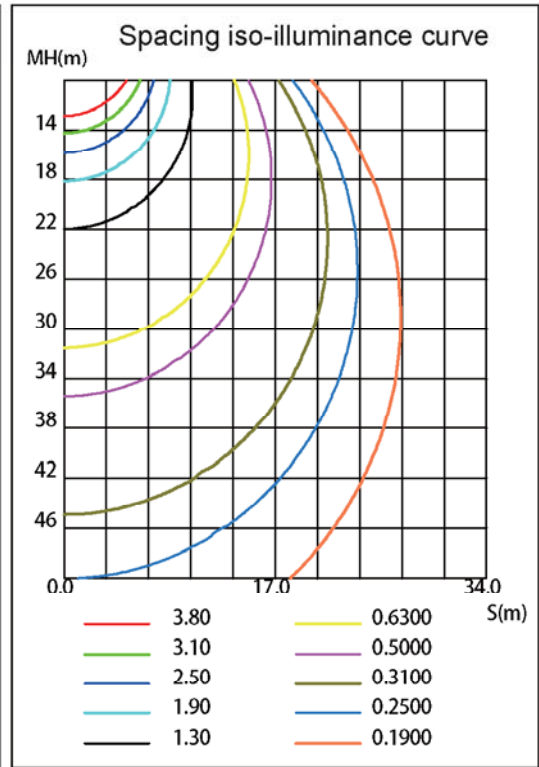

Product Dimension

Specification

Size	Part No.	Power	Luminous Flux(±10%)	Input Voltage	CRI	Dimmable	Warranty	Certificate
4 inch	RDL04-9W-D	9W	600LM	AC90-132V	>90	Yes	2 years	ETL&Energy Star
4 inch	RDL04-11W-D	11W	800LM	AC90-132V	>90	Yes	2 years	ETL&Energy Star
4 inch	RDL04-11W	11W	800LM	AC100-277V	>90	No	2 years	ETL&Energy Star
5 inch	RDL05-14W-D	14W	1000LM	AC90-132V	>90	Yes	2 years	ETL&Energy Star
6 inch	RDL06-11W-D	11W	800LM	AC90-132V	>90	Yes	2 years	ETL&Energy Star
6 inch	RDL06-14W-D	14W	1000LM	AC90-132V	>90	Yes	2 years	ETL&Energy Star
6 inch	RDL06-14W	14W	1000LM	AC100-277V	>90	No	2 years	ETL&Energy Star

Testing Report

4 inch downlight 11W

Lumen Output : 800 lm

Height **Eavg/Emax** Beam Angle : 104.57 Deg Diameter

Note: The curves indicate the illuminated area and the average illumination when the luminaire is at different distance

Average illuminance Curve

Lux Curve

5 inch downlight 14W

Average illuminance Curve

Lux Curve

6 inch downlight 14W

Lumen Output : 1000 l m

Note: The curves indicate the illuminated area and the average illumination when the luminaire is at different distance

Average illuminance Curve

Lux Curve

Application

Packing information

Size	Inner box (W*L*H)	Outer box (W*L*H)	Qty/Ctn	NW/pcs	GW/CTN
4 inch	145*95*145mm	400*305*455mm	24pcs	0.3kg	10.06kg
5 inch	190*95*185mm	400*400*390mm	16pcs	0.42kg	9.44kg
6 inch	205*95*200mm	425*400*420mm	16pcs	0.50kg	11.2kg