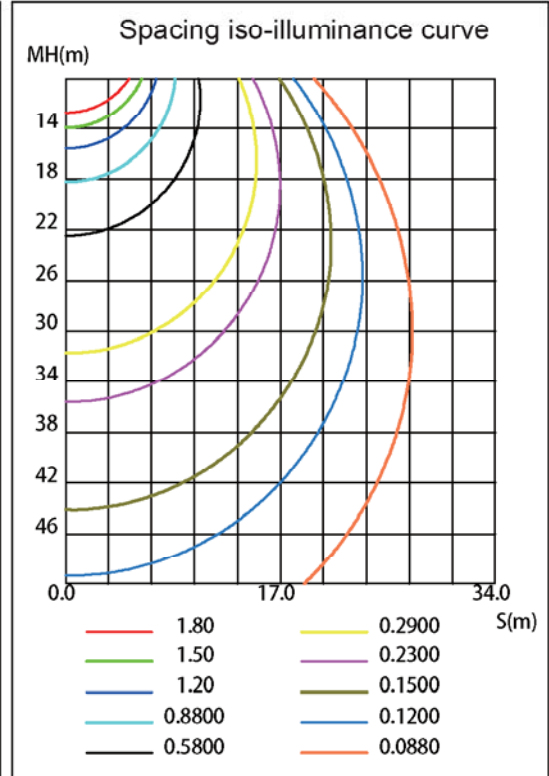

Product Dimension

Specification

Size	Part No.	Power	Luminous Flux(±10%)	Input Voltage	CRI	Dimmable	Warranty	Certificate
4 inch	RDL04-9W-D	9W	600LM	AC90-132V	>90	Yes	2 years	ETL&Energy Star
4 inch	RDL04-11W-D	11W	800LM	AC90-132V	>90	Yes	2 years	ETL&Energy Star
4 inch	RDL04-11W	11W	800LM	AC100-277V	>90	No	2 years	ETL&Energy Star
5 inch	RDL05-14W-D	14W	1000LM	AC90-132V	>90	Yes	2 years	ETL&Energy Star
6 inch	RDL06-11W-D	11W	800LM	AC90-132V	>90	Yes	2 years	ETL&Energy Star
6 inch	RDL06-14W-D	14W	1000LM	AC90-132V	>90	Yes	2 years	ETL&Energy Star
6 inch	RDL06-14W	14W	1000LM	AC100-277V	>90	No	2 years	ETL&Energy Star

Testing Report

4 inch downlight 11W

Lumen Output : 800 lm

Height **Eavg/Emax** Beam Angle : 104.57 Deg Diameter

Note: The curves indicate the illuminated area and the average illumination when the luminaire is at different distance

Average illuminance Curve

Lux Curve

5 inch downlight 14W

Average illuminance Curve

Lux Curve

6 inch downlight 14W

Lumen Output : 1000 l m

Note: The curves indicate the illuminated area and the average illumination when the luminaire is at different distance

Average illuminance Curve

Lux Curve

Application

Packing information

Size	Inner box (W*L*H)	Outer box (W*L*H)	Qty/Ctn	NW/pcs	GW/CTN
4 inch	145*95*145mm	400*305*455mm	24pcs	0.3kg	10.06kg
5 inch	190*95*185mm	400*400*390mm	16pcs	0.42kg	9.44kg
6 inch	205*95*200mm	425*400*420mm	16pcs	0.50kg	11.2kg