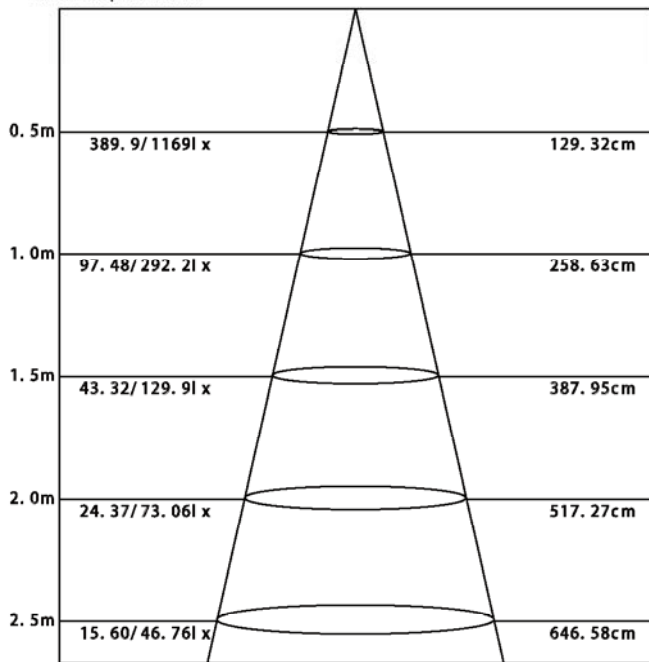

Product Dimension

Specification

Size	Part No.	Power	Luminous Flux(±10%)	Input Voltage	CRI	Dimmable	Warranty	Certificate
4 inch	RDL04-9W-D	9W	600LM	AC90-132V	>90	Yes	2 years	ETL&Energy Star
4 inch	RDL04-11W-D	11W	800LM	AC90-132V	>90	Yes	2 years	ETL&Energy Star
4 inch	RDL04-11W	11W	800LM	AC100-277V	>90	No	2 years	ETL&Energy Star
5 inch	RDL05-14W-D	14W	1000LM	AC90-132V	>90	Yes	2 years	ETL&Energy Star
6 inch	RDL06-11W-D	11W	800LM	AC90-132V	>90	Yes	2 years	ETL&Energy Star
6 inch	RDL06-14W-D	14W	1000LM	AC90-132V	>90	Yes	2 years	ETL&Energy Star
6 inch	RDL06-14W	14W	1000LM	AC100-277V	>90	No	2 years	ETL&Energy Star

Testing Report

4 inch downlight 11W

Lumen Output : 800 lm

Height **Eavg/Emax** Beam Angle : 104.57 Deg Diameter

Note: The curves indicate the illuminated area and the average illumination when the luminaire is at different distance

Average illuminance Curve

Lux Curve

5 inch downlight 14W

Average illuminance Curve

Lux Curve

6 inch downlight 14W

Lumen Output : 1000 l m

Note: The curves indicate the illuminated area and the average illumination when the luminaire is at different distance

Average illuminance Curve

Lux Curve

Application

Packing information

Size	Inner box (W*L*H)	Outer box (W*L*H)	Qty/Ctn	NW/pcs	GW/CTN
4 inch	145*95*145mm	400*305*455mm	24pcs	0.3kg	10.06kg
5 inch	190*95*185mm	400*400*390mm	16pcs	0.42kg	9.44kg
6 inch	205*95*200mm	425*400*420mm	16pcs	0.50kg	11.2kg