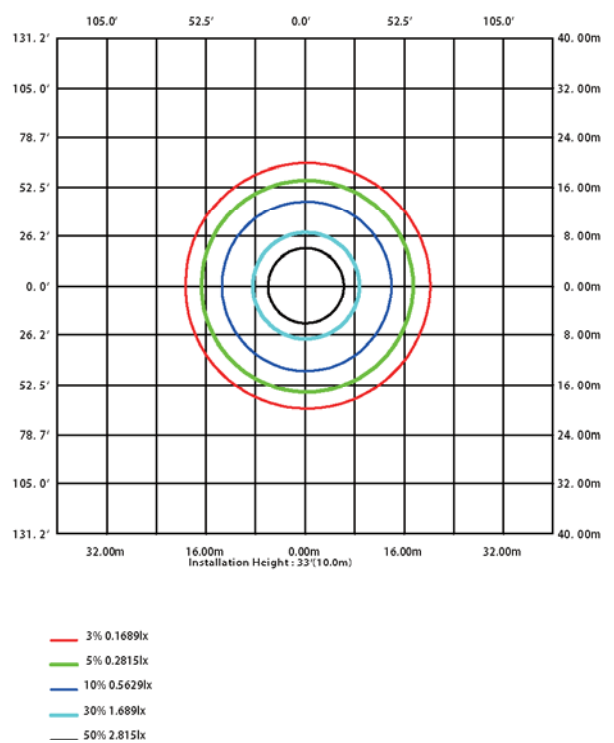

Product Dimension

Specification

Size	Part No.	Power	Luminous Flux(±10%)	Input Voltage	CRI	Dimmable	Warranty	Certificate
4 inch	RDL04-9W-D	9W	600LM	AC90-132V	>90	Yes	2 years	ETL&Energy Star
4 inch	RDL04-11W-D	11W	800LM	AC90-132V	>90	Yes	2 years	ETL&Energy Star
4 inch	RDL04-11W	11W	800LM	AC100-277V	>90	No	2 years	ETL&Energy Star
5 inch	RDL05-14W-D	14W	1000LM	AC90-132V	>90	Yes	2 years	ETL&Energy Star
6 inch	RDL06-11W-D	11W	800LM	AC90-132V	>90	Yes	2 years	ETL&Energy Star
6 inch	RDL06-14W-D	14W	1000LM	AC90-132V	>90	Yes	2 years	ETL&Energy Star
6 inch	RDL06-14W	14W	1000LM	AC100-277V	>90	No	2 years	ETL&Energy Star

Testing Report

4 inch downlight 11W

Lumen Output : 800 lm

Height **Eavg/Emax** Beam Angle : 104.57 Deg Diameter

Note: The curves indicate the illuminated area and the average illumination when the luminaire is at different distance

Average illuminance Curve

Lux Curve

5 inch downlight 14W

Average illuminance Curve

Lux Curve

6 inch downlight 14W

Lumen Output : 1000 l m

Note: The curves indicate the illuminated area and the average illumination when the luminaire is at different distance

Average illuminance Curve

Lux Curve

Application

Packing information

Size	Inner box (W*L*H)	Outer box (W*L*H)	Qty/Ctn	NW/pcs	GW/CTN
4 inch	145*95*145mm	400*305*455mm	24pcs	0.3kg	10.06kg
5 inch	190*95*185mm	400*400*390mm	16pcs	0.42kg	9.44kg
6 inch	205*95*200mm	425*400*420mm	16pcs	0.50kg	11.2kg