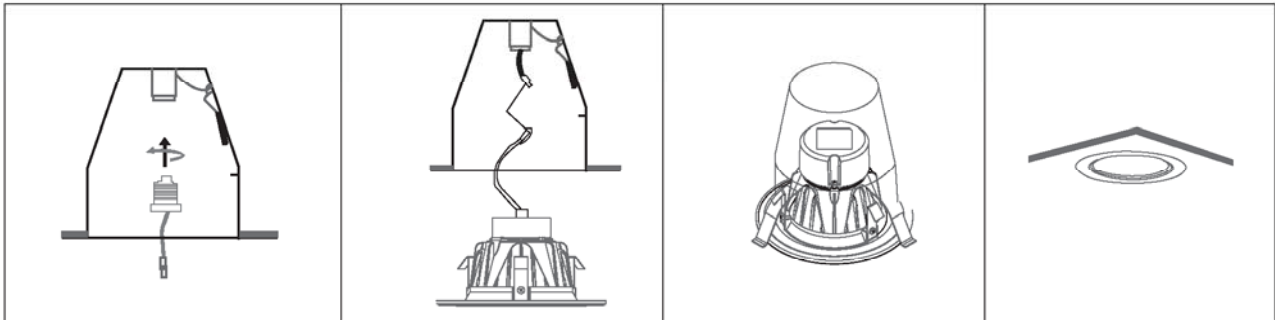

Installation